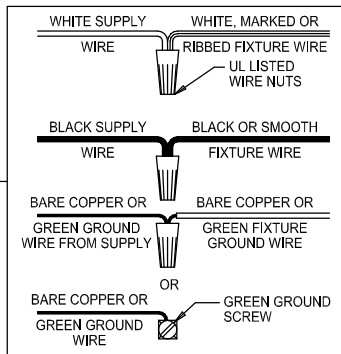

Assembly & Installation Instructions

CAUTION: Read instructions carefully and turn electricity off at main circuit breaker panel before beginning installation.

540009

WARNING - If any Special Control Devices are used with this Fixture, Follow the Instructions Carefully to assure full compliance with N.E.C. requirements. If there are any questions, contact a Qualified Electrical Contractor.

CAUTION - All glass is fragile, use care when handling Glass component(s) and or Lamp(s).

ASSEMBLY STEPS:

PASOS PARA ENSAMBLAR:

MODE D'ASSEMBLAGE:

1. B → C
2. Ø (0.144)(3.6mm) → 
3. C ← B
4. Ø (0.144)(3.6mm) → 
5. F → G → 
6. A → B,C
7. E → D
8. L → K
9. N,M → K
10. H → J,K

C, G, & E
 (NOT FURNISHED)
 (NO INCLUIDA)
 (NON FOURNIE)

Instructions d'Assemblage et Installation

Mise en garde: Lire les instructions avec soin et couper le courant au disjoncteur central avant de commencer l'installation.