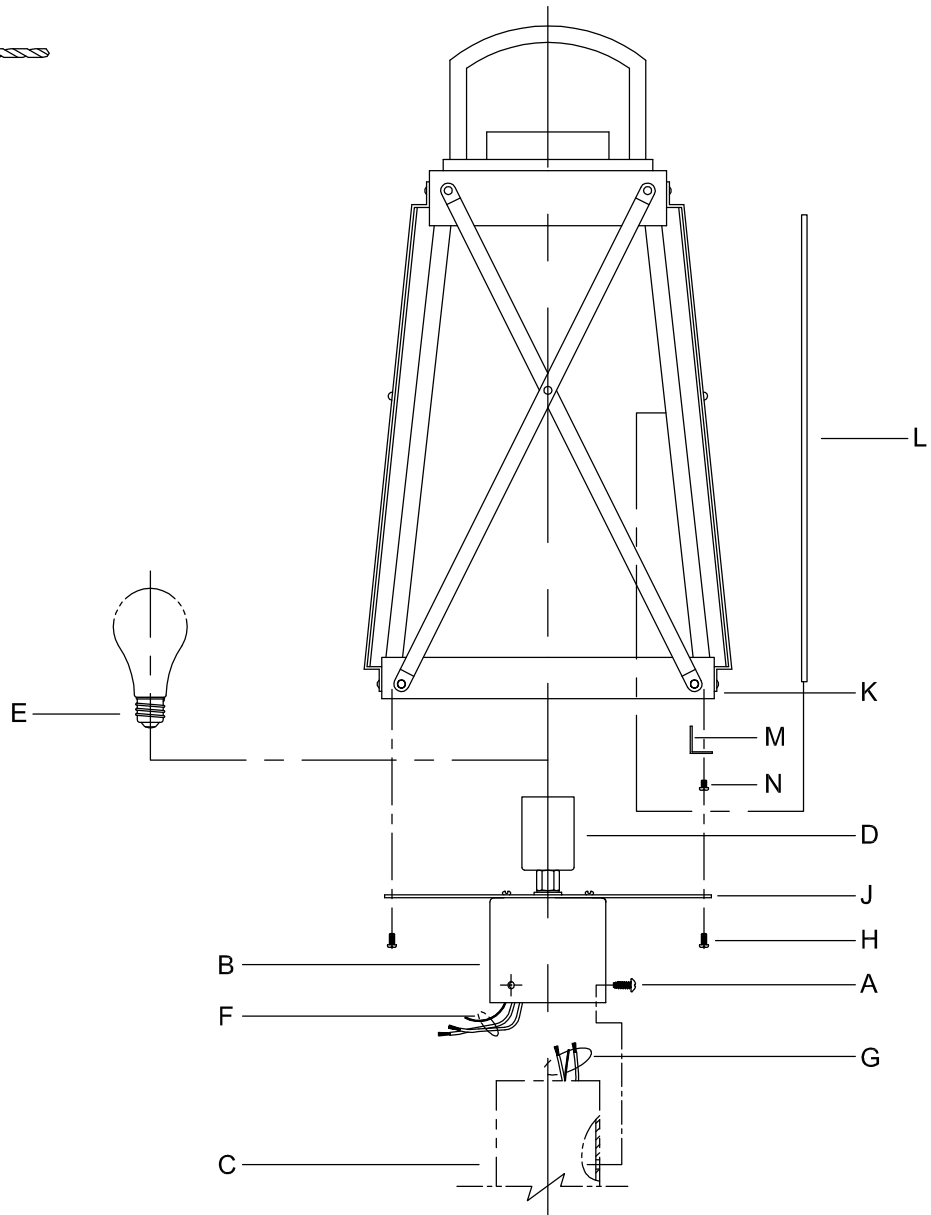

Assembly & Installation Instructions

CAUTION: Read instructions carefully and turn electricity off at main circuit breaker panel before beginning installation.

540009

*****

WARNING - If any Special Control Devices are used with this Fixture, Follow the Instructions Carefully to assure full compliance with N.E.C. requirements. If there are any questions, contact a Qualified Electrical Contractor.

WARNING - This product contains chemicals known to the State of California to cause cancer, birth defects and /or other reproductive harm. Thoroughly wash hands after installing, handling, cleaning, or otherwise touching this product.

CAUTION - All glass is fragile, use care when handling Glass component(s) and or Lamp(s).

*****

ASSEMBLY STEPS:

PASOS PARA ENSAMBLAR:

MODE D'ASSEMBLAGE:

1. B → C
2. Ø (0.144)(3.6mm) →
3. C ← B
4. Ø (0.144)(3.6mm) →
5. F → G →
6. A → B,C
7. E → D
8. L → K
9. N,M → K
10. H → J,K

C, G, & E
(NOT FURNISHED)
(NO INCLUIDA)
(NON FOURNIE)