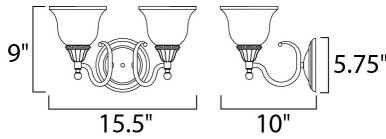

PRODUCT DESCRIPTION

A beautifully styled collection offered in Satin Nickel or our popular Oil Rubbed Bronze finish.

MEASUREMENTS

DIMENSION : 15.5" W x 9." H x 10." Ext
 BACK PLATE : 5.67" W x 5.67" H
 HANGING WEIGHT : 4.41 lb

LAMPING

INPUT VOLTAGE : 120V
 LUMENS : 2,300 Rated (0 Del.)
 BULB : 2 x 60W (NOT INCLUDED), 120W Total
 DIMMABLE : Dimmable

FINISHES OPTION

Satin Nickel SN

GLASS

Soft Vanilla SV

MATERIAL

Steel