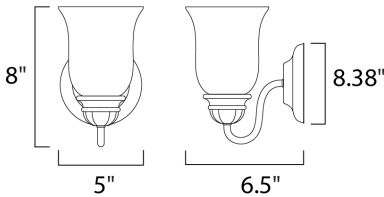

MEASUREMENTS

DIMENSION : 5." W x 8." H x 6.5" Ext
 MAX OAH : 4.63" W x 8.38" H
 HANGING WEIGHT : 1.56 lb

LAMPING

INPUT VOLTAGE : 120V
 LUMENS : 1,150 Rated (0 Del.)
 BULB : 1 x 100W (NOT INCLUDED), 100W Total
 DIMMABLE : Dimmable
 COLOR_TEMP : 2700K
 LIGHTING_DIRECTION : Both