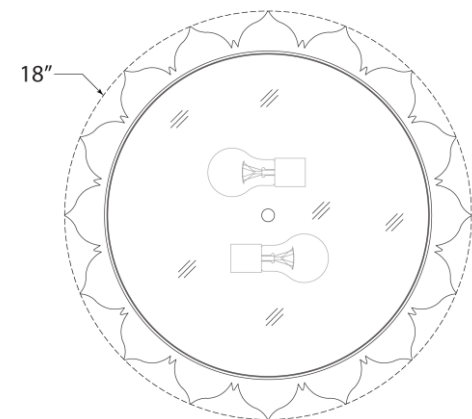

TEAR SHEET

Rachel Large Flush Mount

Item # AH 4030PN-WG

Designer: Alexa Hampton

Height: 5"

Width: 18"

Finishes: GM, NB, PN

Glass Options: WG

Socket: 2 - E26 Keyless

Wattage: 2 - 60 B11

Weight: 12 Pounds

Side View

Bottom View