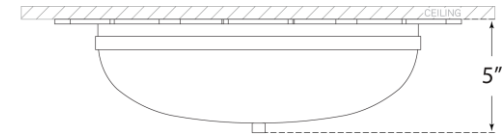

TEAR SHEET

Rachel Large Flush Mount

Item # AH 4030PN-WG

Designer: Alexa Hampton

Height: 5"

Width: 18"

Finishes: GM, NB, PN

Glass Options: WG

Socket: 2 - E26 Keyless

Wattage: 2 - 60 B11

Weight: 12 Pounds

Side View

Bottom View