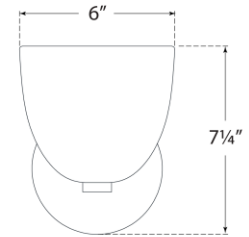

TEAR SHEET

Carola Single Sconce

Item # ARN 2490HAB-WSG

Designer: AERIN

Height: 7.25"

Width: 6"

Extension: 7"

Backplate: 5" Round

Finishes: HAB, PN

Glass Options: FG, WSG

Socket: E12 Candelabra

Wattage: 5.5 LED G16.5

Weight: 6 Pounds

Top View

Side View

Front View