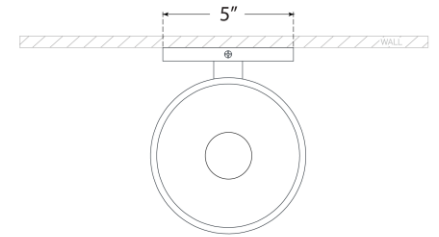

TEAR SHEET

Carola Single Sconce

Item # ARN 2490HAB-WSG

Designer: AERIN

Height: 7.25"

Width: 6"

Extension: 7"

Backplate: 5" Round

Finishes: HAB, PN

Glass Options: FG, WSG

Socket: E12 Candelabra

Wattage: 5.5 LED G16.5

Weight: 6 Pounds

Top View

Side View

Front View