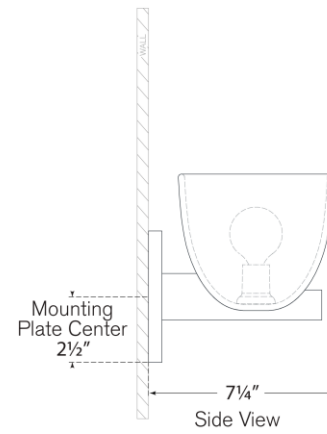

TEAR SHEET

Carola Single Sconce

Item # ARN 2490HAB-WSG

Designer: AERIN

Height: 7.25"

Width: 6"

Extension: 7"

Backplate: 5" Round

Finishes: HAB, PN

Glass Options: FG, WSG

Socket: E12 Candelabra

Wattage: 5.5 LED G16.5

Weight: 6 Pounds

Top View

Side View

Front View