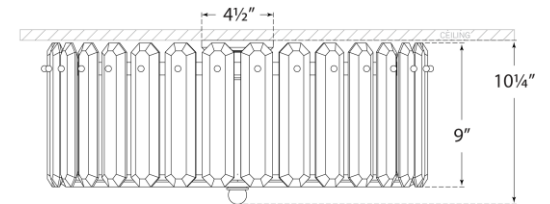

TEAR SHEET

Bonnington Large Flush Mount

Item # ARN 4126HAB

Designer: AERIN

Height: 10.25"

Width: 24.75"

Canopy: 4.5" Round

Finishes: HAB, PN

Trim Options: ALB, CG

Socket: 5 - E12 Candelabra

Wattage: 5 - 40 C11

Weight: 50 Pounds

Top View(1:2)

Side View