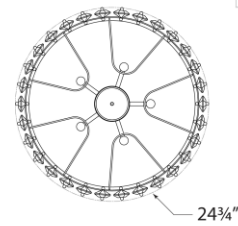

TEAR SHEET

Bonnington Large Flush Mount

Item # ARN 4126HAB

Designer: AERIN

Height: 10.25"

Width: 24.75"

Canopy: 4.5" Round

Finishes: HAB, PN

Trim Options: ALB, CG

Socket: 5 - E12 Candelabra

Wattage: 5 - 40 C11

Weight: 50 Pounds

Top View(1:2)

Side View