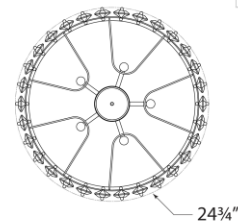

TEAR SHEET

Bonnington Large Flush Mount

Item # ARN 4126PN-ALB

Designer: AERIN

Height: 10.25"

Width: 24.75"

Canopy: 4.5" Round

Finishes: HAB, PN

Trim Options: ALB, CG

Socket: 5 - E12 Candelabra

Wattage: 5 - 40 C11

Weight: 50 Pounds

Note: UL Only | Alabaster is a Natural Stone | Variations in Color and Texture are Expected

Top View(1:2)

Side View