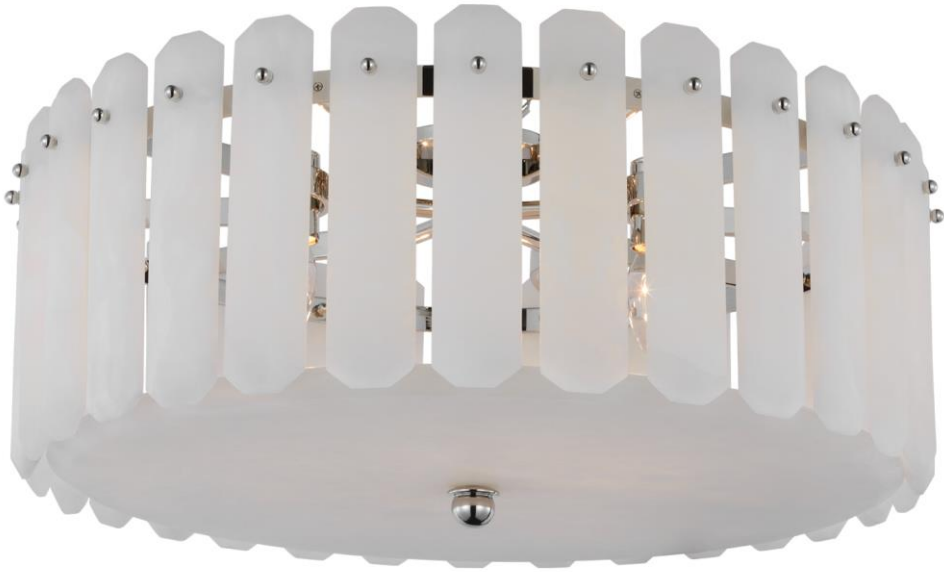

TEAR SHEET

Bonnington Large Flush Mount

Item # ARN 4126PN-ALB

Designer: AERIN

Height: 10.25"

Width: 24.75"

Canopy: 4.5" Round

Finishes: HAB, PN

Trim Options: ALB, CG

Socket: 5 - E12 Candelabra

Wattage: 5 - 40 C11

Weight: 50 Pounds

Note: UL Only | Alabaster is a Natural Stone | Variations in Color and Texture are Expected

Top View(1:2)

Side View