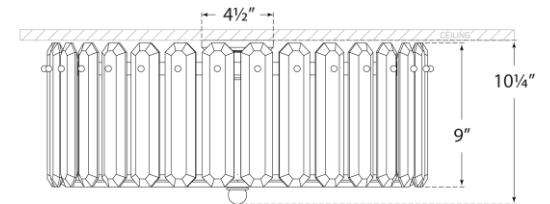

TEAR SHEET

Bonnington Large Flush Mount

Item # ARN 4126PN-ALB

Designer: AERIN

Height: 10.25"

Width: 24.75"

Canopy: 4.5" Round

Finishes: HAB, PN

Trim Options: ALB, CG

Socket: 5 - E12 Candelabra

Wattage: 5 - 40 C11

Weight: 50 Pounds

Note: UL Only | Alabaster is a Natural Stone | Variations in Color and Texture are Expected

Top View(1:2)

Side View