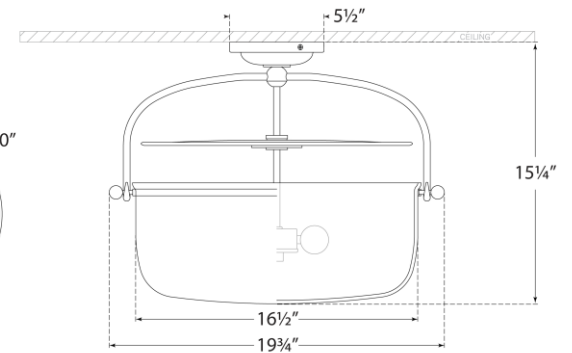

## Lorford Medium Semi-Flush Lantern

Item # CHC 4270AI-CG

Designer: Chapman & Myers

Height: 15"

Width: 19.75"

Canopy: 5.5" Round

Finishes: AI, GI

Glass Options: CG, MG

Socket: 3 - E26 Keyless

Wattage: 3 - 40 B11

Weight: 13 Pounds

Note: Custom Height Available

Top View

Side View