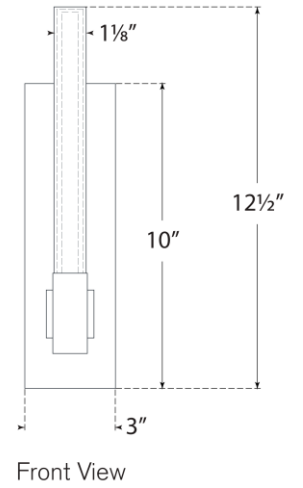

TEAR SHEET

Mafra Small Reflector Sconce

Item # IKF 2360PN-WG

Designer: Ian K. Fowler

Height: 12.5"

Width: 3"

Extension: 2.5"

Backplate: 3" x 10" Rectangle

Finishes: BZ, HAB, PN

Glass Options: WG

Lightsource: Dedicated LED

Wattage: 6w (500lm)

Weight: 3 Pounds

Note: UL Only | Requires Smaller Jbox

Top View

Side View

Front View