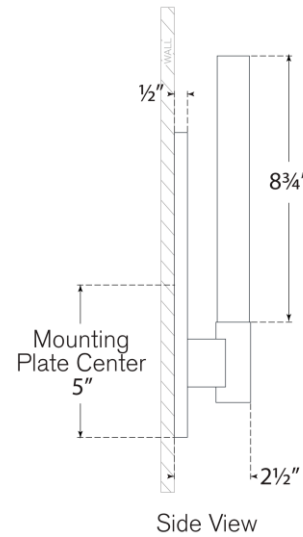

TEAR SHEET

Mafra Small Reflector Sconce

Item # IKF 2360PN-WG

Designer: Ian K. Fowler

Height: 12.5"

Width: 3"

Extension: 2.5"

Backplate: 3" x 10" Rectangle

Finishes: BZ, HAB, PN

Glass Options: WG

Lightsource: Dedicated LED

Wattage: 6w (500lm)

Weight: 3 Pounds

Note: UL Only | Requires Smaller Jbox

Top View

Side View

Front View