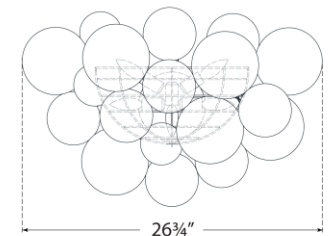

TEAR SHEET

Talia Large Sconce

Item # JN 2006PW-CG

Designer: Julie Neill

Height: 17.75"

Width: 26.75"

Extension: 10.75"

Backplate: 6" Round

Finishes: BSL, G, PW

Glass Options: CG

Socket: 5 - E12 Candelabra

Wattage: 5 - 2.5 LED T6

Weight: 10 Pounds

Top View

Side View

Front View