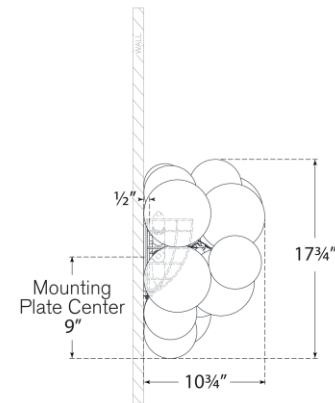

TEAR SHEET

Talia Large Sconce

Item # JN 2006PW-CG

Designer: Julie Neill

Height: 17.75"

Width: 26.75"

Extension: 10.75"

Backplate: 6" Round

Finishes: BSL, G, PW

Glass Options: CG

Socket: 5 - E12 Candelabra

Wattage: 5 - 2.5 LED T6

Weight: 10 Pounds

Top View

Side View

Front View