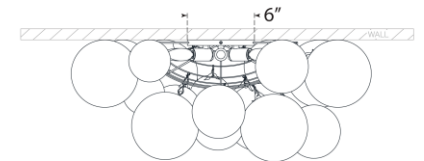

TEAR SHEET

Talia Large Sconce

Item # JN 2006PW-CG

Designer: Julie Neill

Height: 17.75"

Width: 26.75"

Extension: 10.75"

Backplate: 6" Round

Finishes: BSL, G, PW

Glass Options: CG

Socket: 5 - E12 Candelabra

Wattage: 5 - 2.5 LED T6

Weight: 10 Pounds

Top View

Side View

Front View