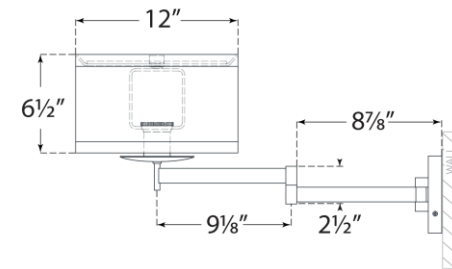

## Walker Swing Arm Sconce

Item # KS 2075G-L/BL

Designer: kate spade new york

Height: 12"

Width: 14"

Extension: 16" - 24.75"

Backplate: 5" Round

Finishes: BSL, G, LC

Shade Treatments: L, L/BL, NL

Shade Details: 12" x 12" x 6.5"

Socket: E26 Keyless w/Dimmer on Back Plate

Wattage: 60 A19

Weight: 5 Pounds

Note: Cord Cover Included

Top View

Side View