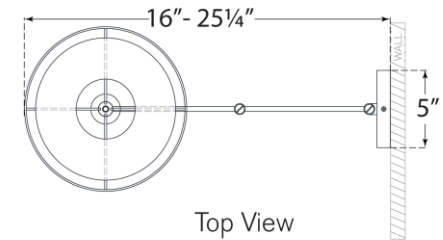

## Walker Swing Arm Sconce

Item # KS 2075G-L/BL

Designer: kate spade new york

Height: 12"

Width: 14"

Extension: 16" - 24.75"

Backplate: 5" Round

Finishes: BSL, G, LC

Shade Treatments: L, L/BL, NL

Shade Details: 12" x 12" x 6.5"

Socket: E26 Keyless w/Dimmer on Back Plate

Wattage: 60 A19

Weight: 5 Pounds

Note: Cord Cover Included

Top View

Side View