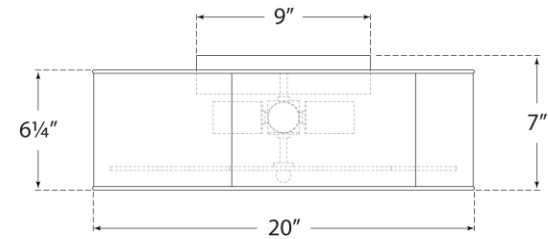

TEAR SHEET

Bryce Large Flower Flush Mount

Item # KS 4118PNK/WHT-FA

Designer: kate spade new york

Height: 7"

Width: 20"

Finishes: BSL/WHT, G/WHT, NVY/WHT, PNK/WHT, WHT/G

Glass Options: FA

Socket: 4 - E26 Keyless

Wattage: 4 - 40 A19

Weight: 14 Pounds

Bottom View