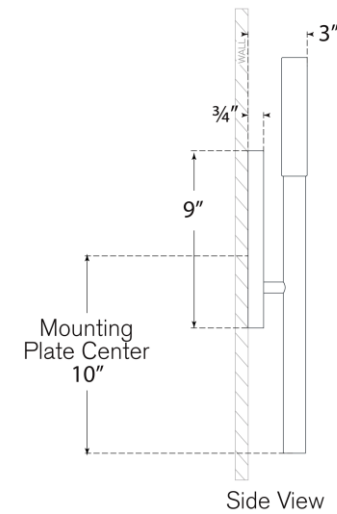

TEAR SHEET

Rousseau Medium Bath Sconce

Item # KW 2281AB-EC

Designer: Kelly Wearstler

Height: 20"

Width: 4.25"

Extension: 3"

Backplate: 4.25" x 9" Oval

Finishes: AB, BZ, PN

Glass Options: CG, EC, ECG, SG

Lightsource: Dedicated LED

Wattage: 6w (700lm)

Weight: 5 Pounds

Top View

Side View

Front View