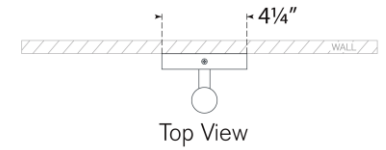

TEAR SHEET

Rousseau Medium Bath Sconce

Item # KW 2281AB-EC

Designer: Kelly Wearstler

Height: 20"

Width: 4.25"

Extension: 3"

Backplate: 4.25" x 9" Oval

Finishes: AB, BZ, PN

Glass Options: CG, EC, ECG, SG

Lightsource: Dedicated LED

Wattage: 6w (700lm)

Weight: 5 Pounds

Top View

Side View

Front View