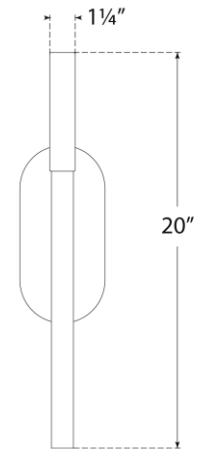

TEAR SHEET

Rousseau Medium Bath Sconce

Item # KW 2281AB-EC

Designer: Kelly Wearstler

Height: 20"

Width: 4.25"

Extension: 3"

Backplate: 4.25" x 9" Oval

Finishes: AB, BZ, PN

Glass Options: CG, EC, ECG, SG

Lightsource: Dedicated LED

Wattage: 6w (700lm)

Weight: 5 Pounds

Top View

Side View

Front View