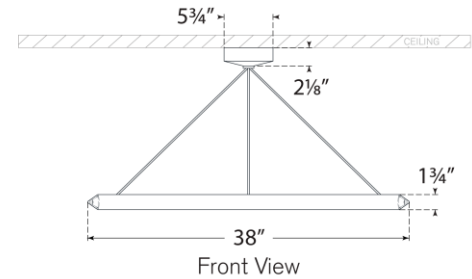

TEAR SHEET

Encircle 38" Ring Chandelier

Item # PB 5151PN

Designer: Peter Bristol

O/A Height: 20" - 119.25"

Fixture Height: 1.75"

Width: 38"

Canopy: 5.75" Round

Finishes: BZ, NB, PN

Lightsource: Dedicated LED

Wattage: 75w (6000lm)

Weight: 18 Pounds

Note: Height Not Adjustable After Installation

Top View