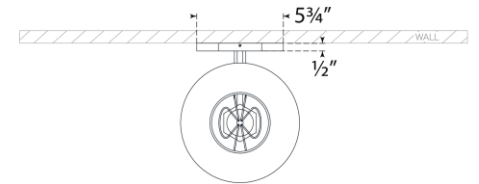

Finishes: BZ, HAB, PN

Shade Treatments: L

Shade Details: 4" x 8" x 7.5"

Socket: E26 Keyless

Wattage: 15 LED A19

Weight: 4 Pounds

Note: UL Only

Top View

Side View

Front View