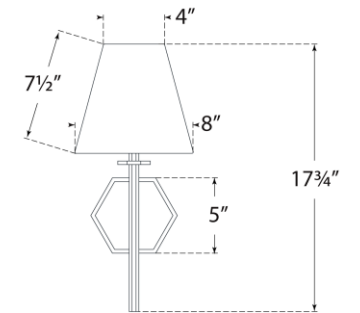

TEAR SHEET

Olivier Medium Sconce

Item # PCD 2002HAB-L

Designer: Paloma Contreras

Height: 17.75"

Width: 8"

Extension: 9.25"

Backplate: 5" x 5.75" Hexagon

Finishes: BZ, HAB, PN

Shade Treatments: L

Shade Details: 4" x 8" x 7.5"

Socket: E26 Keyless

Wattage: 15 LED A19

Weight: 4 Pounds

Note: UL Only

Top View

Side View

Front View