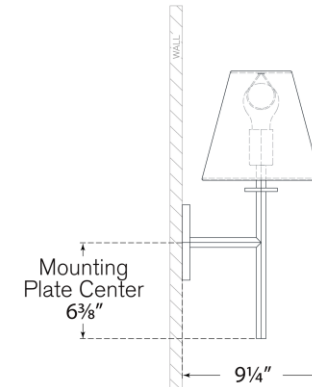

TEAR SHEET

Olivier Medium Sconce

Item # PCD 2002HAB-L

Designer: Paloma Contreras

Height: 17.75"

Width: 8"

Extension: 9.25"

Backplate: 5" x 5.75" Hexagon

Finishes: BZ, HAB, PN

Shade Treatments: L

Shade Details: 4" x 8" x 7.5"

Socket: E26 Keyless

Wattage: 15 LED A19

Weight: 4 Pounds

Note: UL Only

Top View

Side View

Front View