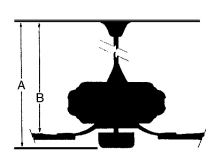

## MEASUREMENTS

Blade Finish:				Reversible Blades:	<b>No</b>
Blade Material:	<b>Plywood Construction</b>			Slope:	<b>No</b>
Blade Sweep:	No. of Blades:	Blade Pitch:	Hanging Weight:		
<b>52"</b>	<b>5</b>	<b>12</b>	<b>17.48</b>		
Downrod 1:	Downrod 1 Outside Dia:	Downrod 2:	Downrod 2 Outside Dia:		
<b>6</b>	<b>0.75</b>				
Ceiling to Lowest Point: (Dim A)	Ceiling to Blade (Dim B)	Lead Wire:	Motor Size:		
<b>11.75</b>	<b>9.0</b>	<b>80</b>	<b>153x15mm</b>		