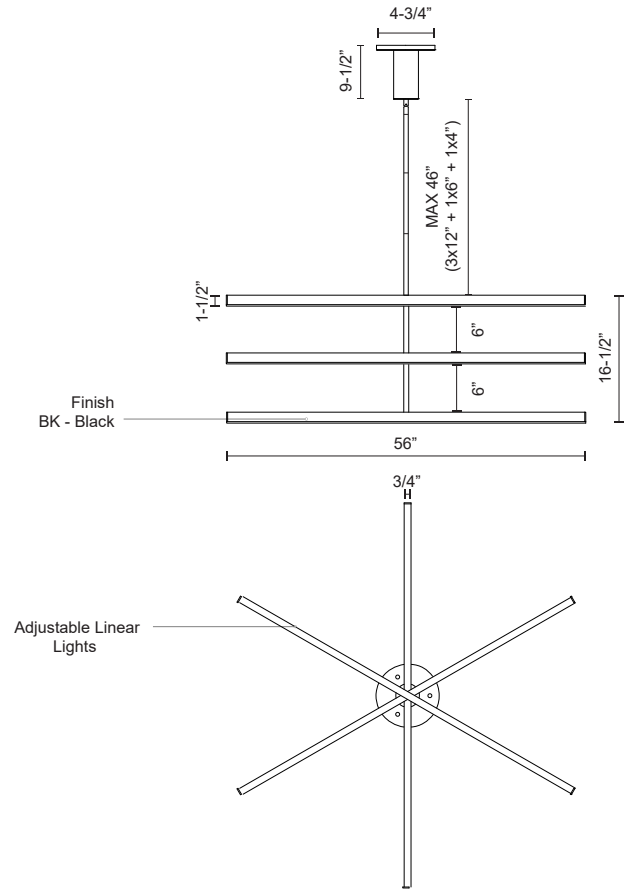

VEGA
CH10356-UNV
 CHANDELIERS

PROJECT

CH10356-BK-UNV
 Black

SPECIFICATION DETAILS

Fixture Dimensions	L56" x W3/4" x H16-1/2"
Light Source	LED with DC Driver
Wattage	72W
Total Lumens	5740lm
Delivered Lumens	BK-3484lm
Voltage	120-277V
Color Temperature	3000K
CRI (Ra)	90CRI
Optional Color Temps	2700K - 5000K Available, Minimum Order Quantities Apply
LED Rated Life	50,000 hours
Dimming	100% - 10%, TRIAC or ELV Dimmer (Not Included)
Diffuser Details	White Acrylic Diffuser
Adjustable	Yes
Rod Length	46" Max (3x12" + 1x6" + 1x4")
Wire Length	72"
Minimum Hang Height	32"
Sloped Ceiling Adaptable	Yes, Up to 45 Degrees
Location	Dry
Illumination Direction	Downlight
CEC Title 24 JA8	Yes, JA8-2022
Canopy Dimensions	D4-3/4" x H9-1/2"
Paint Finish	BK02

* For custom options, consult factory for details.
 * For warranty information, please visit www.kuzcolighting.com/warranty

DESCRIPTION

The linear lights can be configured at different heights and angles to create distinct sculptural orientations. Ordered into clean parallels or jumbled in playful asymmetry, Vega can be customized to complement any space.