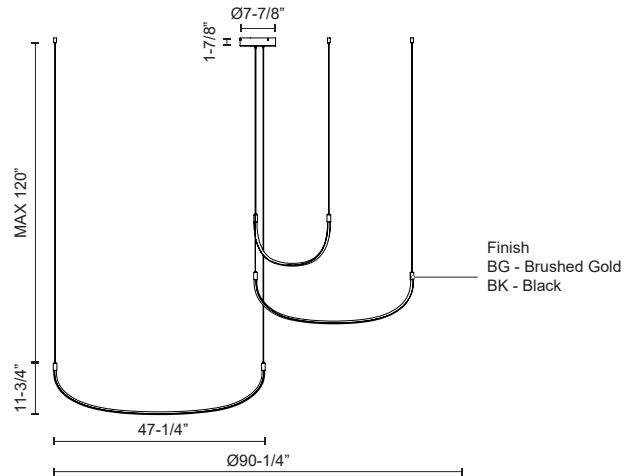

TALIS MP89390-UNV

PENDANTS

PROJECT

MP89390-BG-UNV
Brushed Gold

MP89390-BK-UNV
Black

SPECIFICATION DETAILS

Fixture Dimensions	D90-1/4" x H11-3/4"
Light Source	LED with DC Driver
Wattage	70W
Total Lumens	6240lm
Delivered Lumens	BG-4608lm; BK-4432lm;
Voltage	120-277V
Color Temperature	3000K
CRI (Ra)	90CRI
Optional Color Temps	2700K - 5000K Available, Minimum Order Quantities Apply
LED Rated Life	50,000 hours
Dimming	100% - 10%, TRIAC or ELV Dimmer (Not Included)
Adjustable	Yes
Wire Length	120" Max
Wire Type	BG - Black Wire; BK - Black Wire;
Minimum Hang Height	16"
Sloped Ceiling Adaptable	Yes
Location	Dry
Illumination Direction	Downlight
CEC Title 24 JA8	Yes, JA8-2022
Canopy Dimensions	D7-7/8" x H1-7/8"
Paint Finish	BG01; BK02;

* For custom options, consult factory for details.

* For warranty information, please visit www.kuzcolighting.com/warranty

DESCRIPTION

The Talis is a new take on a Kuzco classic. Forged as a simple yet organic "U" shaped bar of illumination, the Talis is minimal and stylish at the same time. When layered in three or five bars of illumination, the Talis creates a unique melody that is sure to be the statement of any space. Adjust each bar to the height and space you like with this versatile collection.