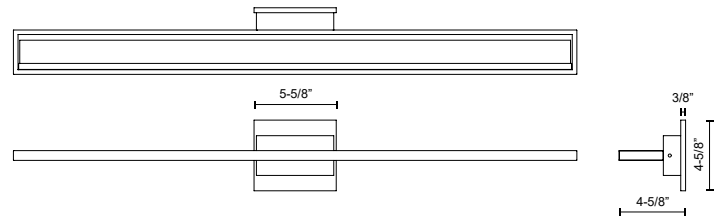

Optional Backplate Accessory

KUZCO

CANADA: 19054 28TH AVENUE - SURREY, BC V3Z 6M3

USA: 3035 E. LONE MOUNTAIN ROAD - LAS VEGAS, NV 89081

WWW.KUZCOLIGHTING.COM

© 2024 KUZCO LIGHTING. ALL RIGHTS RESERVED.

COMMENT