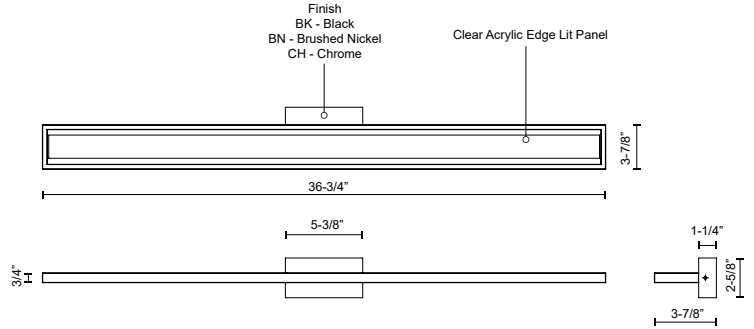

BRIO VL63636-UNV

WALL

PROJECT

DESCRIPTION

Angular, clean lines define the Brio Vanity Collection. Rectangular forms forged in metallic Black, Brushed Nickel and Chrome finishes illuminate with ample light circulating the frame.

SPECIFICATION DETAILS

Fixture Dimensions	W36-3/4" x H3/4" x E3-7/8"
Light Source	LED with DC Driver
Wattage	33W
Total Lumens	2295lm
Delivered Lumens	CH-1630lm; BN-1677lm
Voltage	120-277V
Color Temperature	3000K
CRI (Ra)	90CRI
Optional Color Temps	2700K - 5000K Available, Minimum Order Quantities Apply
LED Rated Life	50,000 hours
Dimming	100% - 10%, TRIAC or ELV Dimmer (Not Included)
Diffuser Details	Acrylic Light Guide
ADA Compliant	Yes
Location	Damp
Illumination Direction	Up and Down
Mounting Style	All Orientation; Wall;
CEC Title 24 JA8	Yes, JA8-2022
Canopy Dimensions	W5-5/8" x H4-5/8" x E3/8"
Paint Finish	BK02; BN01; CH01
Material	Aluminum + Acrylic

* For custom options, consult factory for details.

* For warranty information, please visit www.kuzcolighting.com/warranty